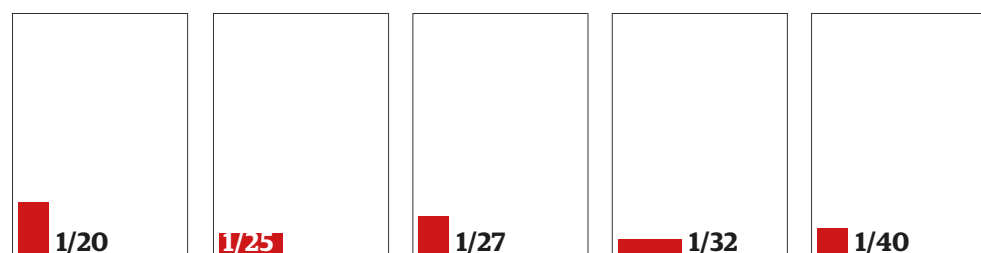

CD120S wxh: 50x94
CD125L wxh: 104x40
CD127BS wxh: 50x70
CD132L wxh: 104x30
CD140B wxh: 50x50