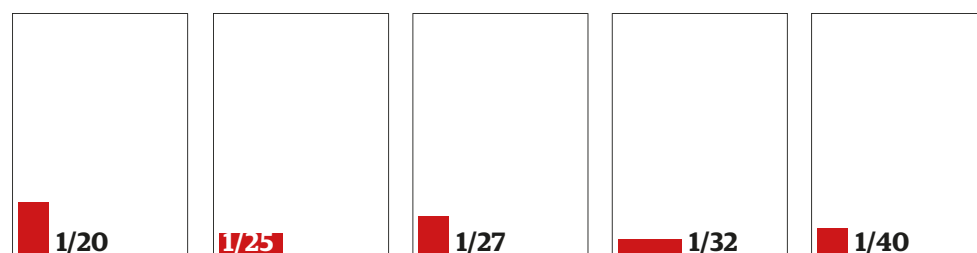

CD120S wxh: 50x94
CD125L wxh: 104x40
CD127BS wxh: 50x70
CD132L wxh: 104x30
CD140B wxh: 50x50