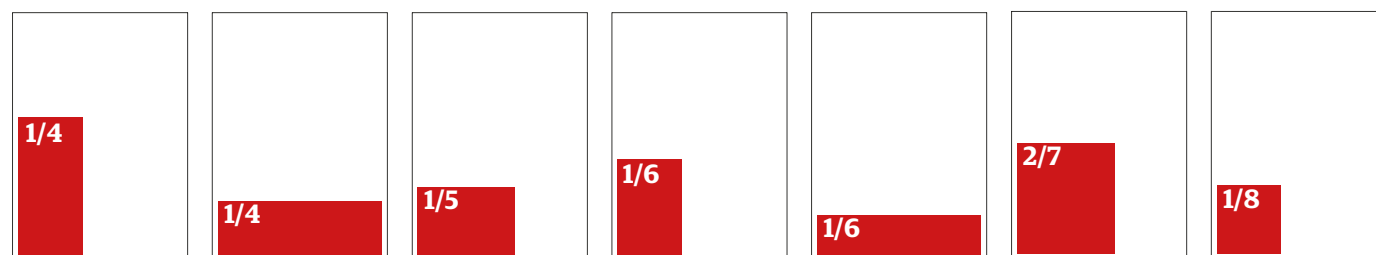

CD104S wxh: 104x238
CD104VL wxh: 266x94
CD105BL wxh: 158x118
CD106BS wxh: 104x166
CD106VL wxh: 266x70
CD207BS wxh: 158x190
CD108BS wxh: 104x118