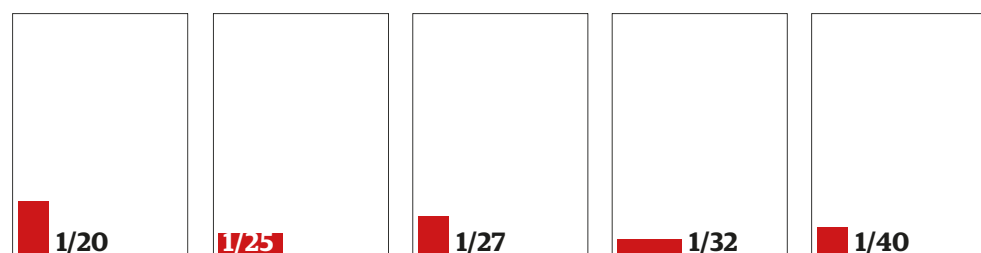

CD120S wxh: 50x94
CD125L wxh: 104x40
CD127BS wxh: 50x70
CD132L wxh: 104x30
CD140B wxh: 50x50